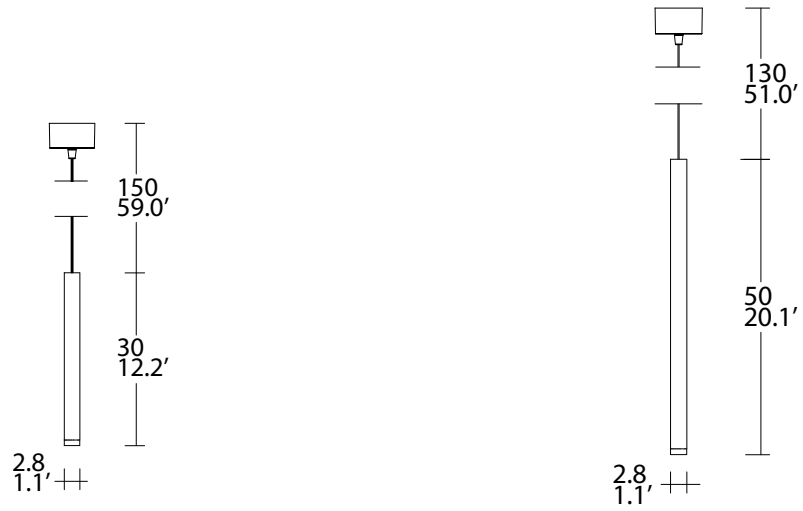

Finiture/Finishing:

Nero / Black:

Bianco/ White:

Ego Lineare

2018

DIMENSION

2018

TECHNICAL FEATURES